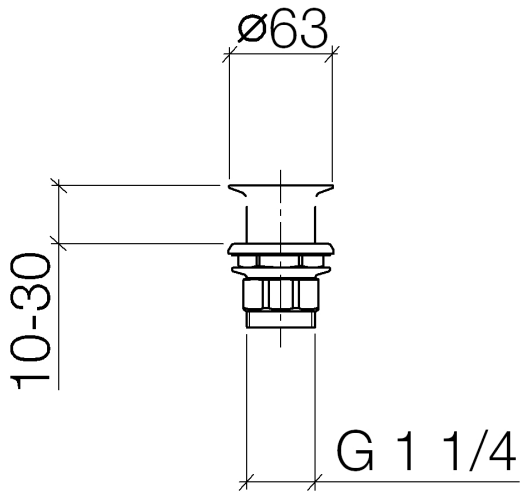

## Grated waste 1 1/4" - Brushed Durabronze (23kt Gold)

IMO

10 110 970

Fits: IMO, LULU, MADISON, MEM, TARA,  
CL.1, LISSÉ, VAIA, META, CYO

	Brushed Durabronze (23kt Gold)	10 110 970-28
	Chrome	10 110 970-00
	Brushed Platinum	10 110 970-06
	Platinum	10 110 970-08
	Durabronze (23kt Gold)	10 110 970-09
	Dark Chrome	10 110 970-19
	Light Gold	10 110 970-26
	Brushed Light Gold	10 110 970-27
	Matte Black	10 110 970-33
	Brushed Bronze	10 110 970-42
	Brushed Champagne (22kt Gold)	10 110 970-46
	Champagne (22kt Gold)	10 110 970-47
	Brushed Chrome	10 110 970-93
	Brushed Dark Platinum	10 110 970-99

## Grated waste 1 1/4" - Brushed Durabronz (23kt Gold)

---

IMO

10 110 970

Only suitable for sinks without an overflow.

10 110 970

10 110 970

Parts for other finishes can be found here: [Chrome](#)

Spare parts list

No.	Item Number	Name	Quantity used	Delivery time
1	09 11 01 025-28	cup	1	20
2	09 14 05 039 90	seal	1	2
3	09 14 03 025 90	seal	1	2
4	09 23 10 017 90	nut	1	2
5	09 23 10 020-28	nut	1	20