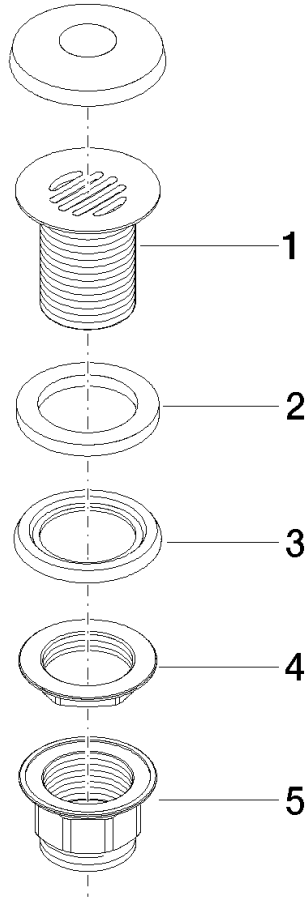

## Grated waste 1 1/4" - Brushed Durabronze (23kt Gold)

IMO

10 110 970

Fits: IMO, LULU, MADISON, MEM, TARA,  
CL.1, LISSÉ, VAIA, META, CYO

	Brushed Durabronze (23kt Gold)	10 110 970-28
	Chrome	10 110 970-00
	Brushed Platinum	10 110 970-06
	Platinum	10 110 970-08
	Durabronze (23kt Gold)	10 110 970-09
	Dark Chrome	10 110 970-19
	Light Gold	10 110 970-26
	Brushed Light Gold	10 110 970-27
	Matte Black	10 110 970-33
	Brushed Bronze	10 110 970-42
	Brushed Champagne (22kt Gold)	10 110 970-46
	Champagne (22kt Gold)	10 110 970-47
	Brushed Chrome	10 110 970-93
	Brushed Dark Platinum	10 110 970-99

## Grated waste 1 1/4" - Brushed Durabronz (23kt Gold)

---

IMO

10 110 970

Only suitable for sinks without an overflow.

10 110 970

10 110 970

Parts for other finishes can be found here: [Chrome](#)

Spare parts list

No.	Item Number	Name	Quantity used	Delivery time
1	09 11 01 025-28	cup	1	20
2	09 14 05 039 90	seal	1	2
3	09 14 03 025 90	seal	1	2
4	09 23 10 017 90	nut	1	2
5	09 23 10 020-28	nut	1	20